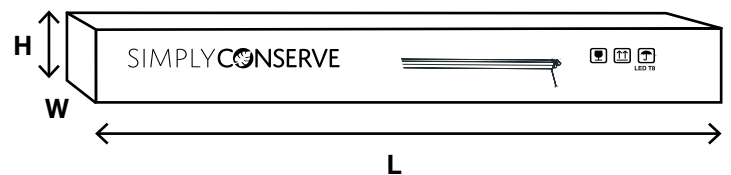

DAMP-RATED

EASY TO INSTALL

50,000 HOURS

BEAM ANGLE
110°

LINKABLE

ORDERING INFORMATION

SOURCE	WATTAGE	LAMP TYPE	MATERIAL	CCT	OPERATION
L = LED	40 = 40W	SL = Shop Light	Polycarbonate	40 = 4000K	L = Linkable

SPECIFICATIONS

CATALOG #	WATTS	CCT	LM	CRI	EFFICACY	VOLTAGE	PF	HZ	DIM
L40SL40L	40W	4000K	4000	≥80	100 lm/W	120-277V	≥0.9	60	No

DIMENSIONS

PRODUCT

CATALOG #	L	W	H
L40SL40L	44.5"	3.5"	2"

CASE

CATALOG #	L	W	H	CASE QTY.	GROSS WT.
L40SL40L	44.5"	9"	8"	8	20.6 lbs.